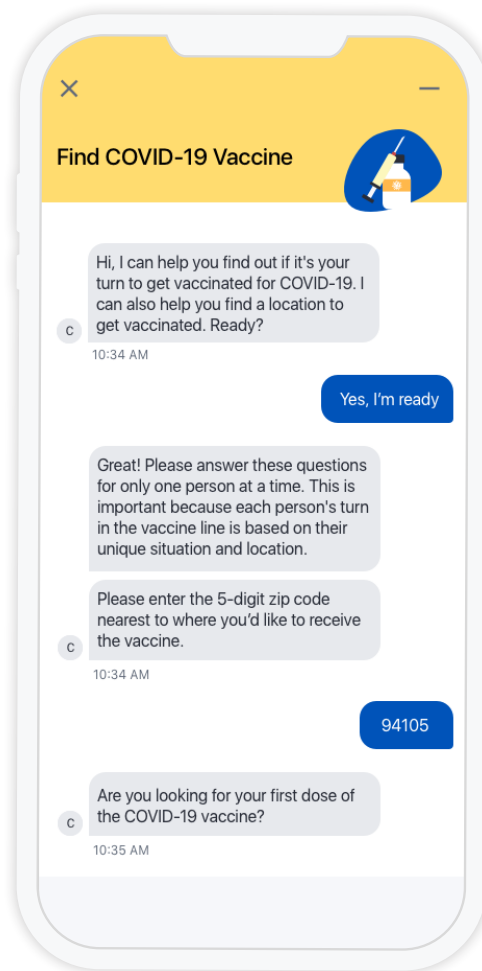

Trusted Partner

Rely on the proven dedication of Castlight to help you and your employees navigate the pandemic. In addition to creating the most comprehensive COVID-19 test site finder and helping our members to find vaccines, Castlight is developing a directory of COVID-19 vaccination sites in partnership with the CDC and Boston Children's Hospital.