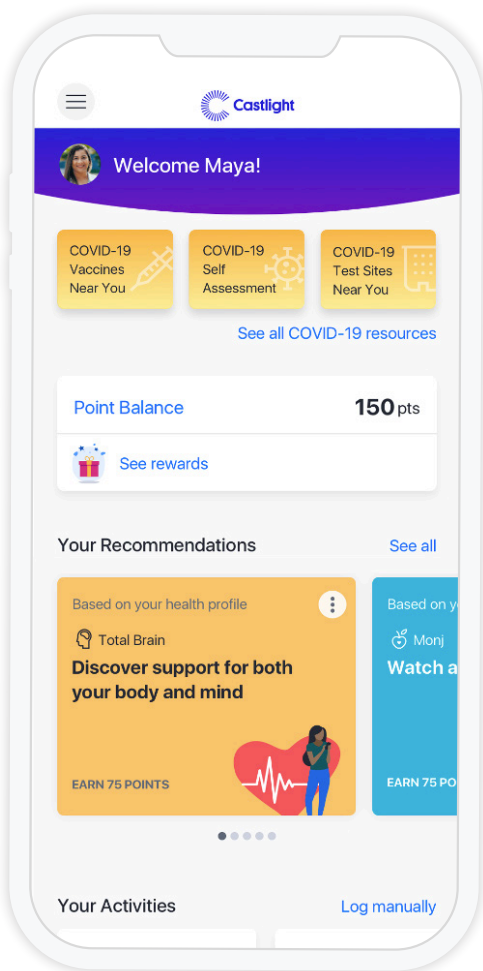

# Castlight's COVID-19 Vaccine Navigation includes:

## Embedded Experience

Make it easy for employees to find relevant information with links to the vaccine navigation page available from the Castlight homepage and COVID-19 resource center.